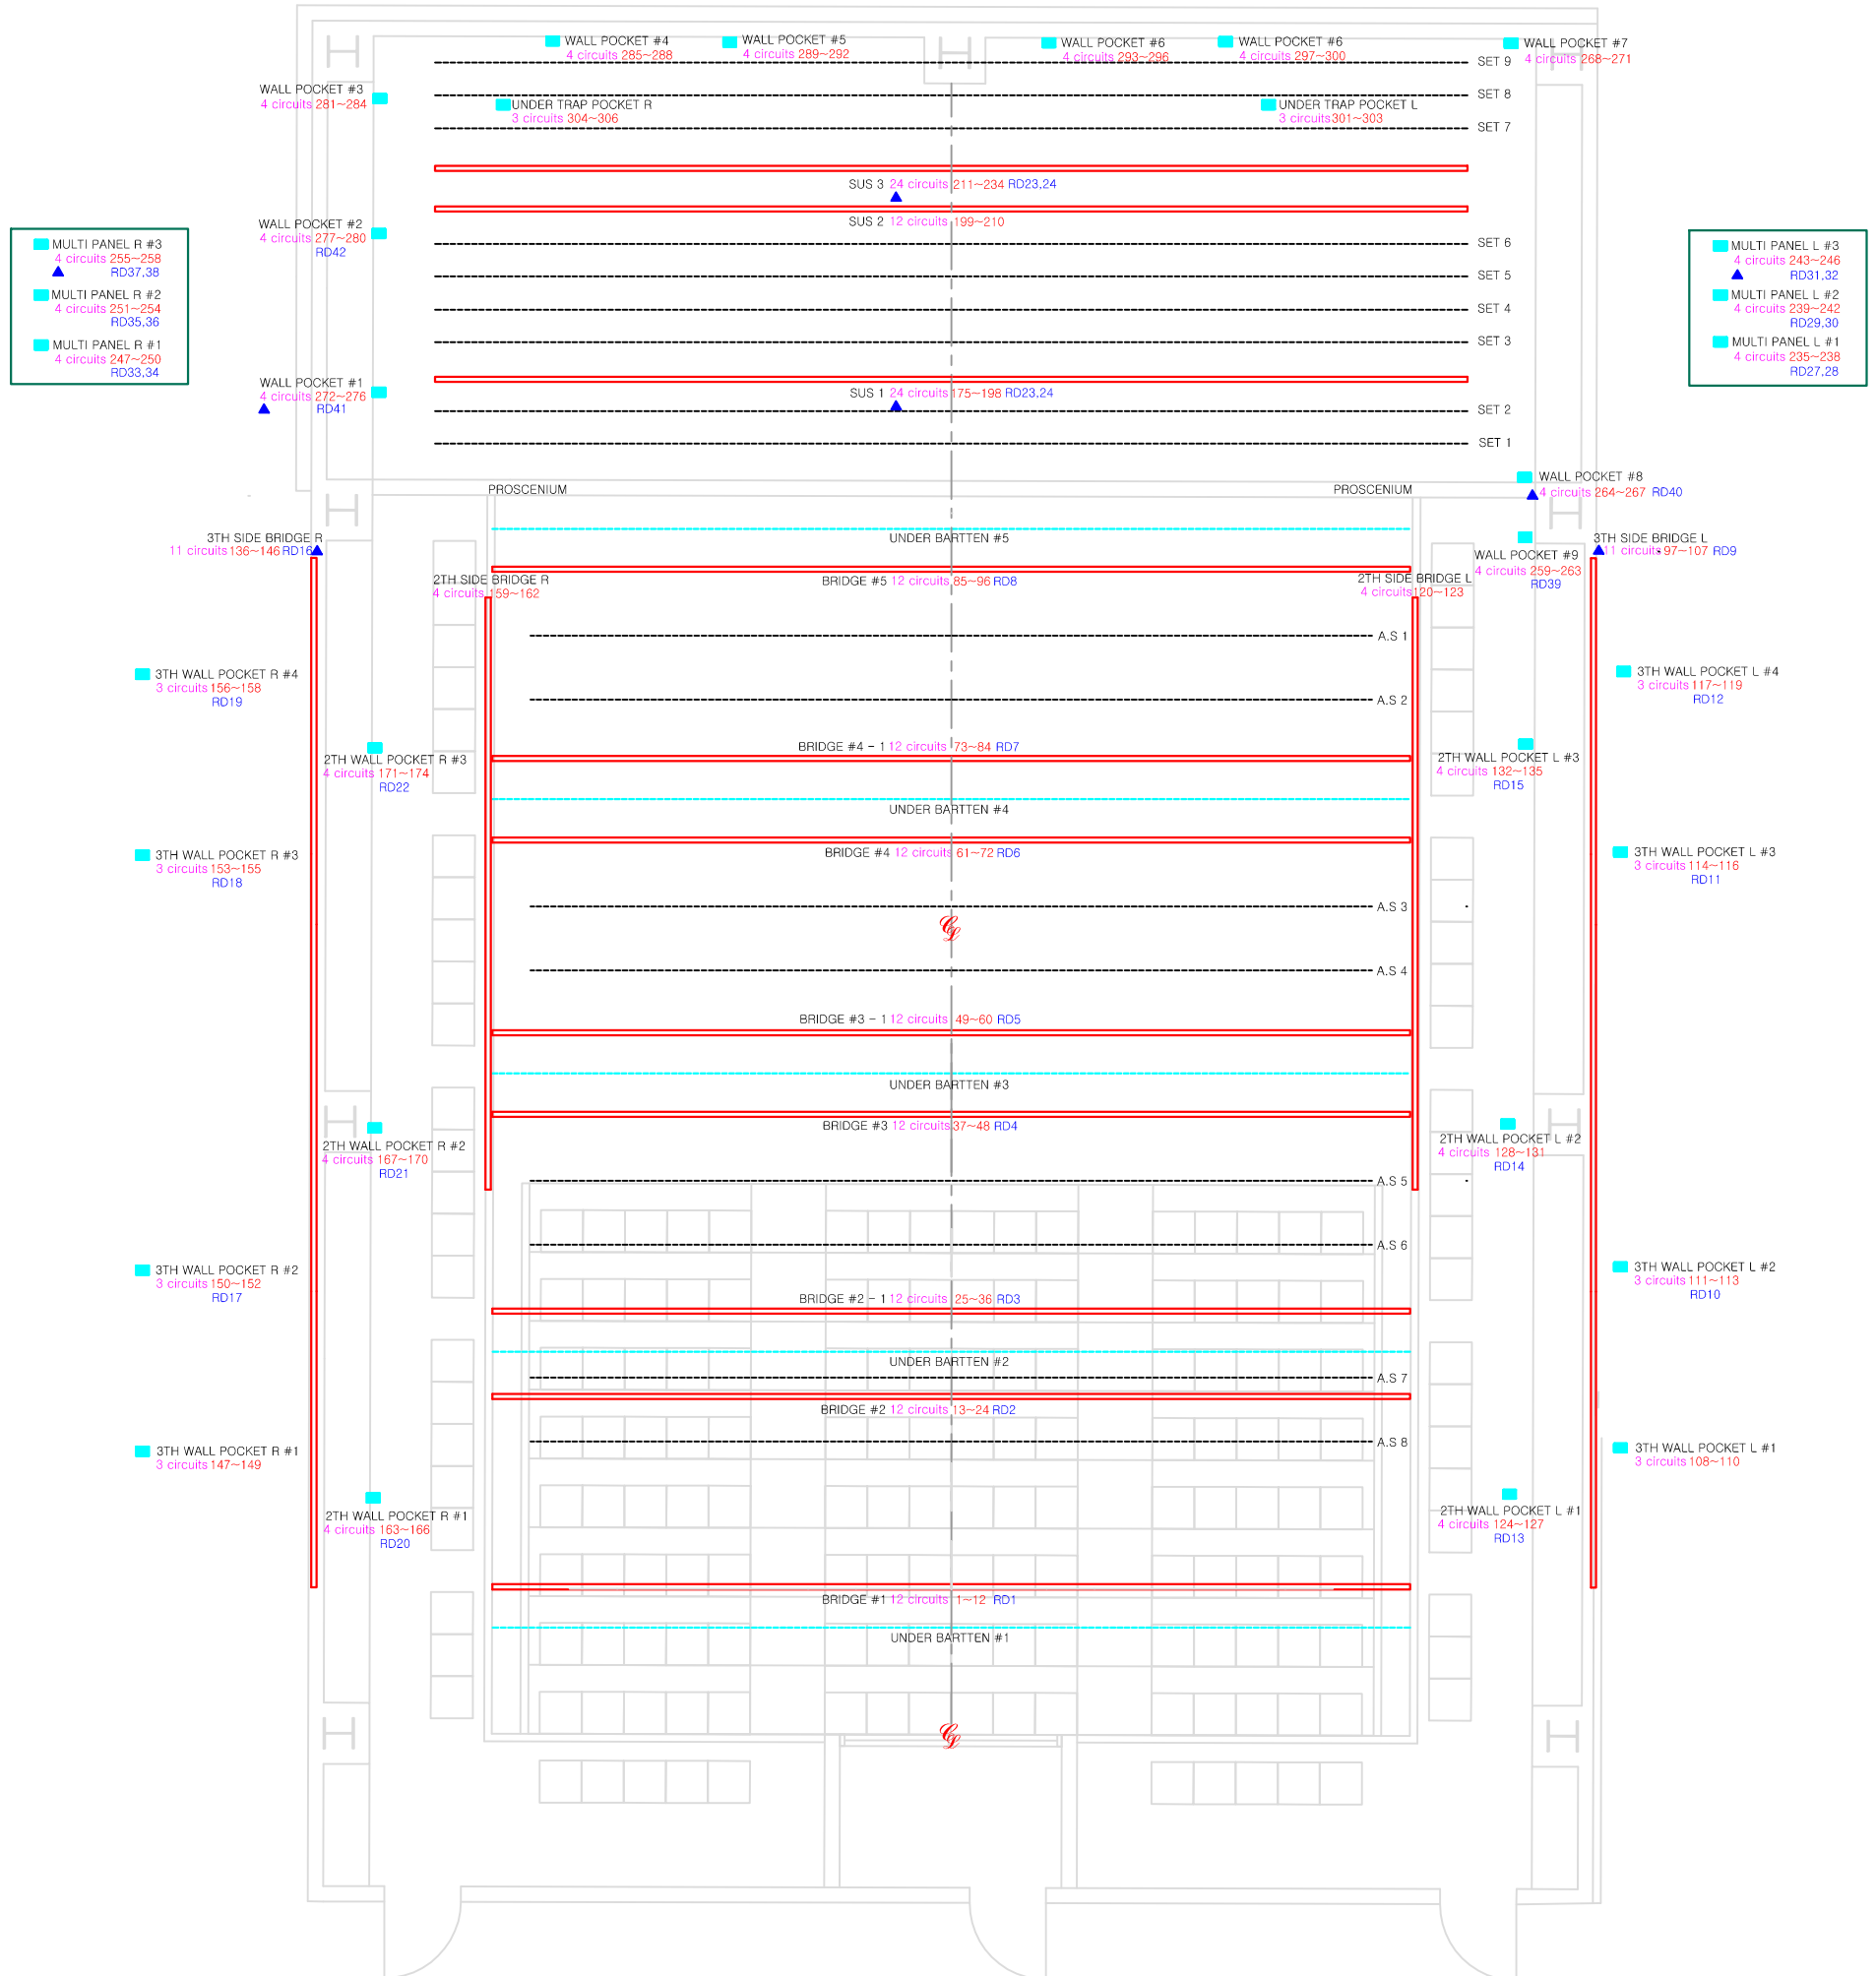

# 강동 아트 센터 극장 "드림" 조명 회로도

## < GangDong Art Center "Dreem" Light Circuit Plan >

• Symbol •

	Gallery multi panel
	Wall pocket
	Direct location
	DMX output port
	Ethernet port

• INFORMATION •

STAGE WIDE - 12m
STAGE DEPTH - 11m
SUS WIDE - 13.5m
PROSCENIUM ARCH WIDE - 11.6m
PROSCENIUM ARCH HIGH - 6.5m